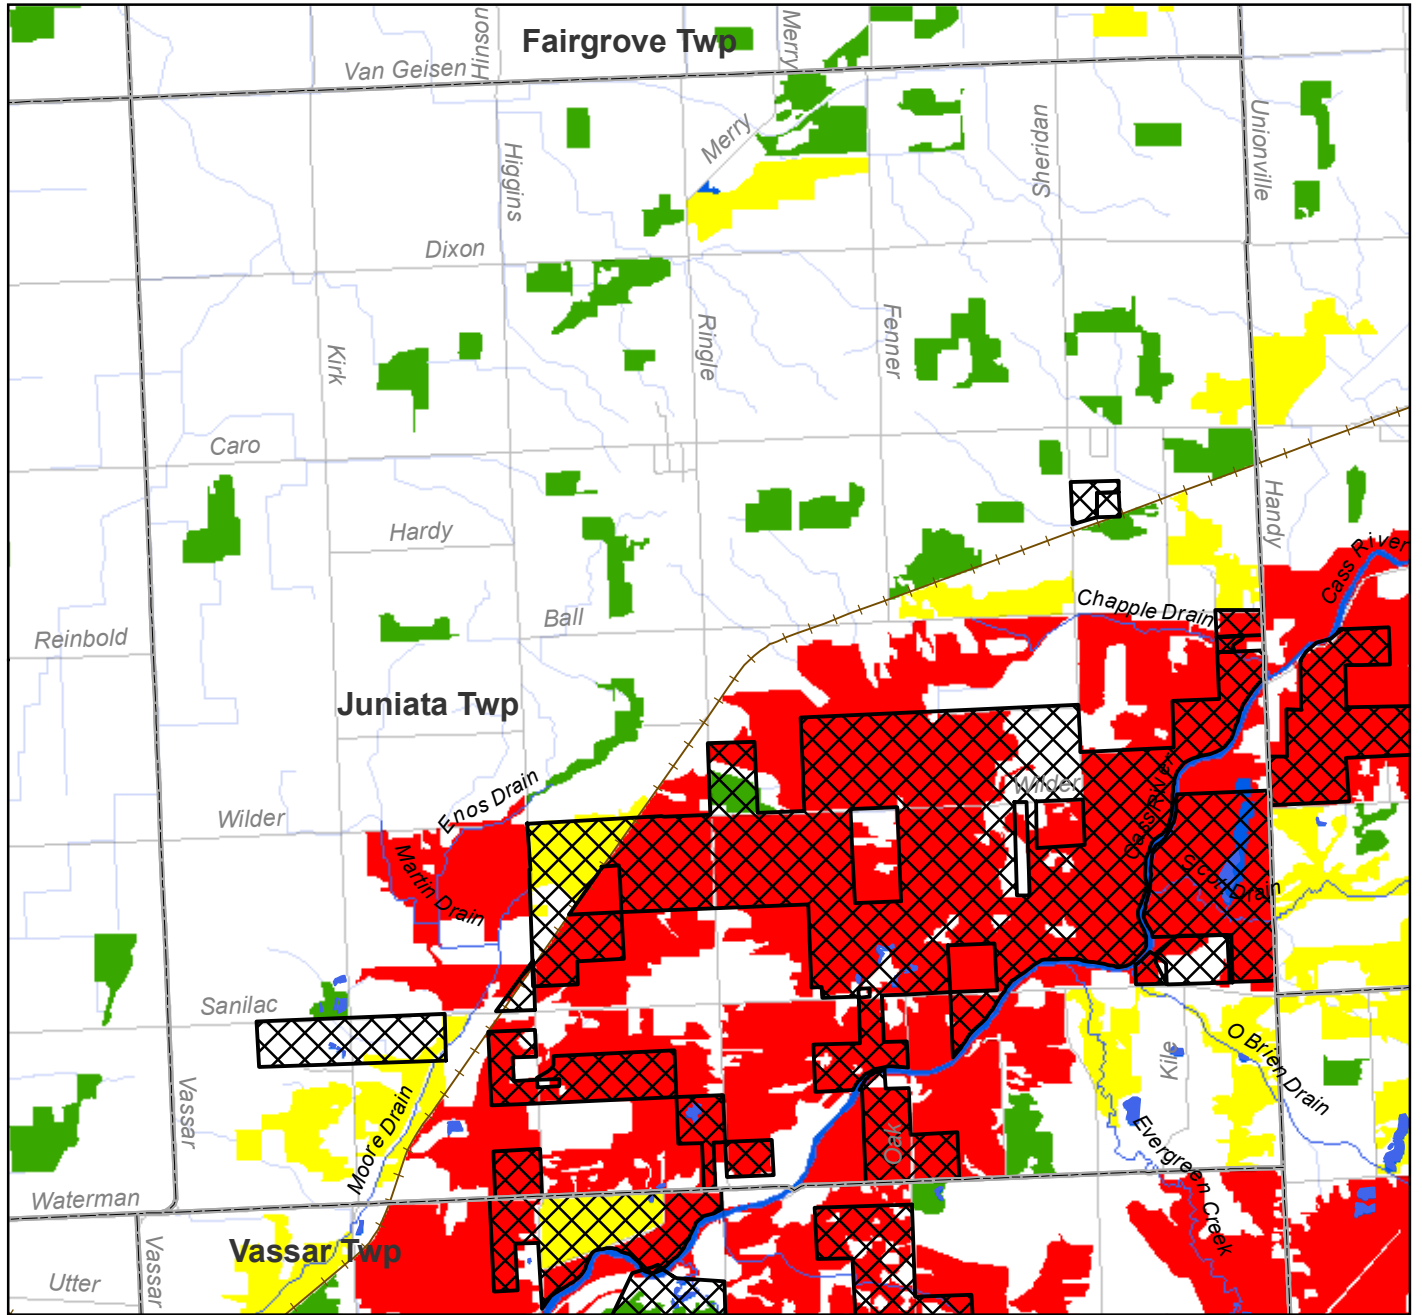

Map produced by UM-Flint University Outreach

Natural Lands Inventory - Lower Cass River

Juniata Township

Legend

Natural Lands Ranking

- Priority 1 - High
- Priority 2 - Medium
- Priority 3 - Low

- Water Features
- Rivers