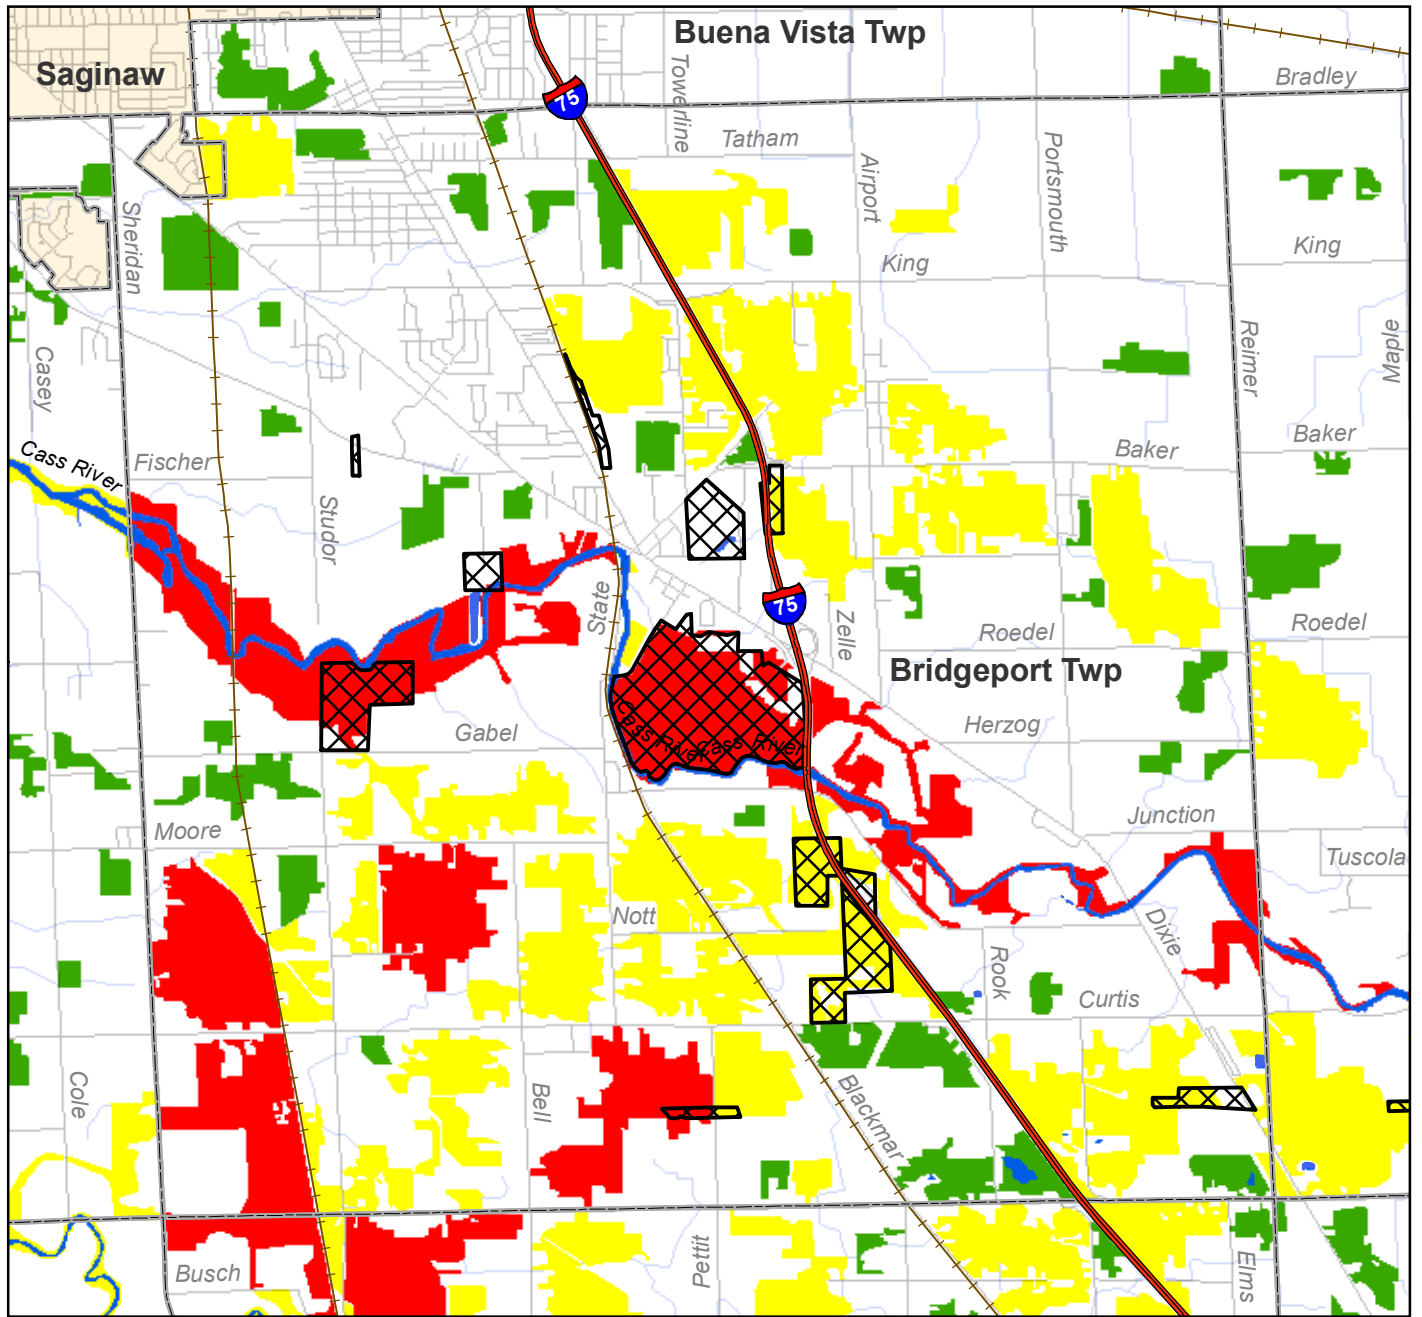

Natural Lands Inventory - Lower Cass River

Bridgeport Township

Legend

Natural Lands Ranking

- Priority 1 - High
- Priority 2 - Medium
- Priority 3 - Low

- Water Features
- Rivers

Existing Conservation & Recreation Lands