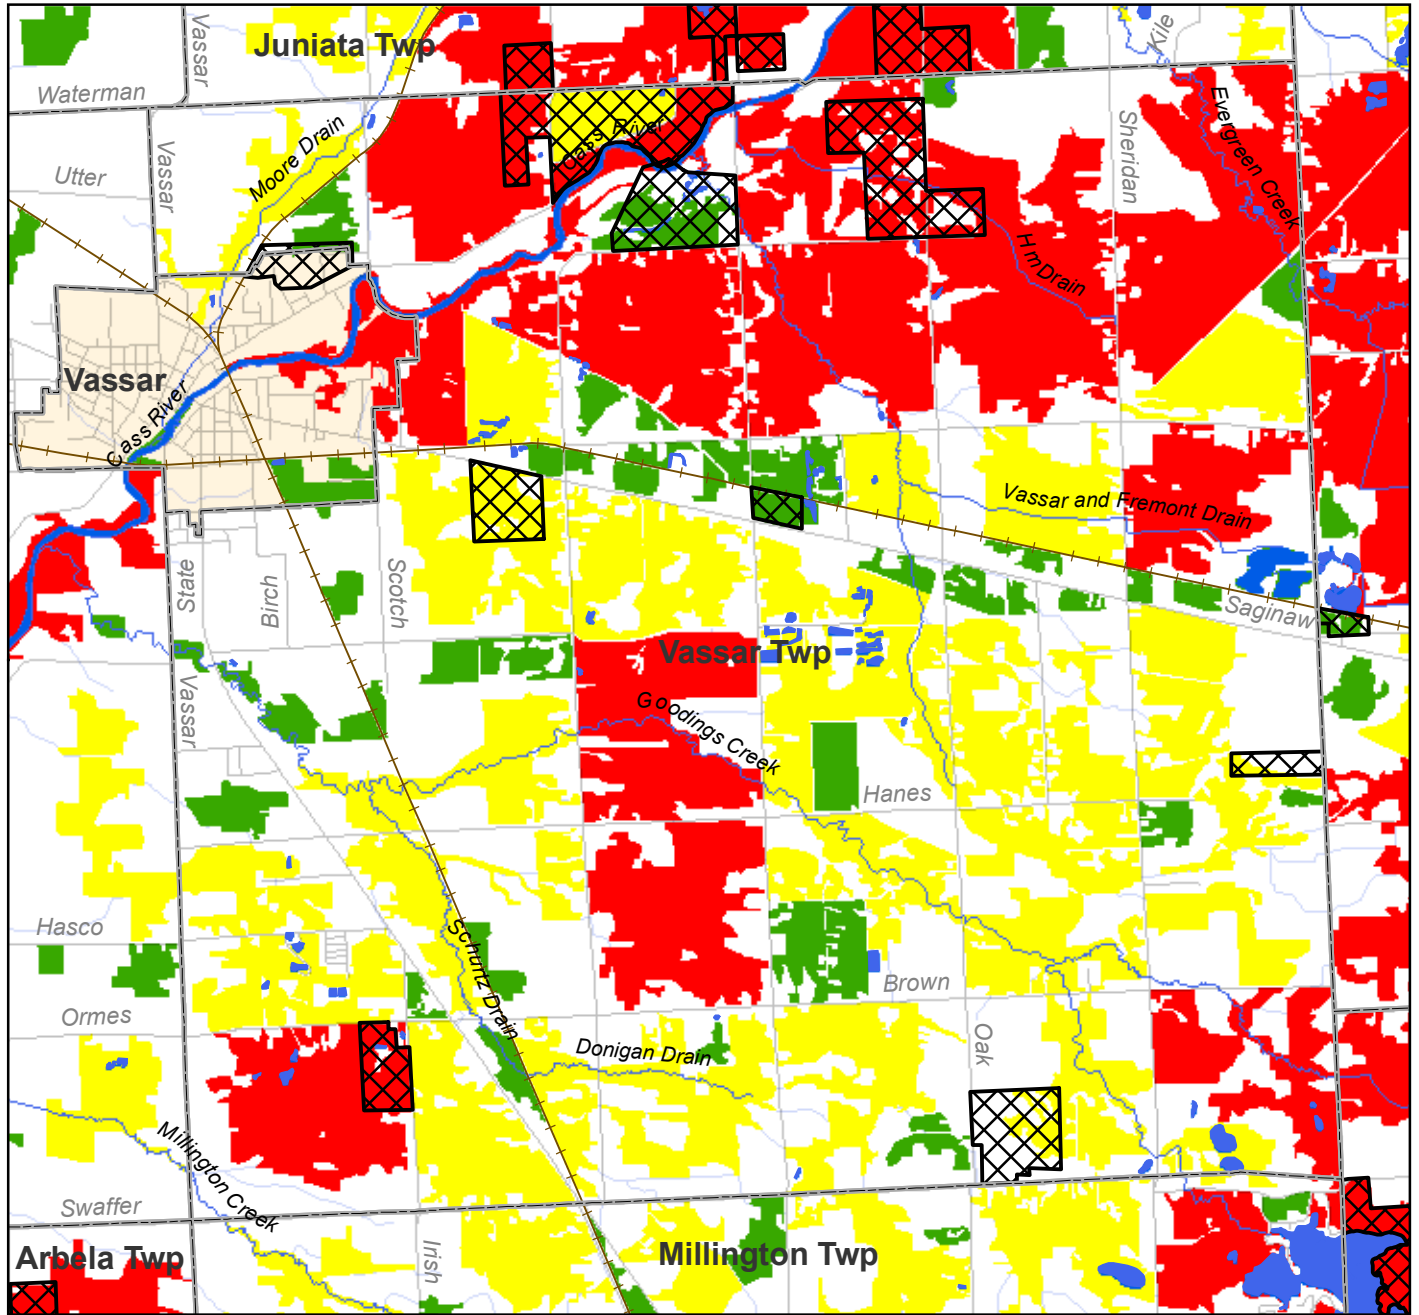

Map produced by UM-Flint University Outreach

Natural Lands Inventory - Lower Cass River

Tuscola Township

Legend

Natural Lands Ranking

- Priority 1 - High
- Priority 2 - Medium
- Priority 3 - Low

- Water Features
- Rivers

Existing Conservation & Recreation Lands

- Cities
- Villages
- Townships
- Counties
- Roads
- Railroads

1:65,000

Data derived from the Cass River
Greenway Natural Lands Inventory
for the Lower Cass River - 2011.
www.cassriver.org

Map produced by UM-Flint University Outreach

Natural Lands Inventory - Lower Cass River

Vassar Township

Legend

Natural Lands Ranking

- Priority 1 - High
- Priority 2 - Medium
- Priority 3 - Low

- Water Features
- Rivers

Map produced by UM-Flint University Outreach