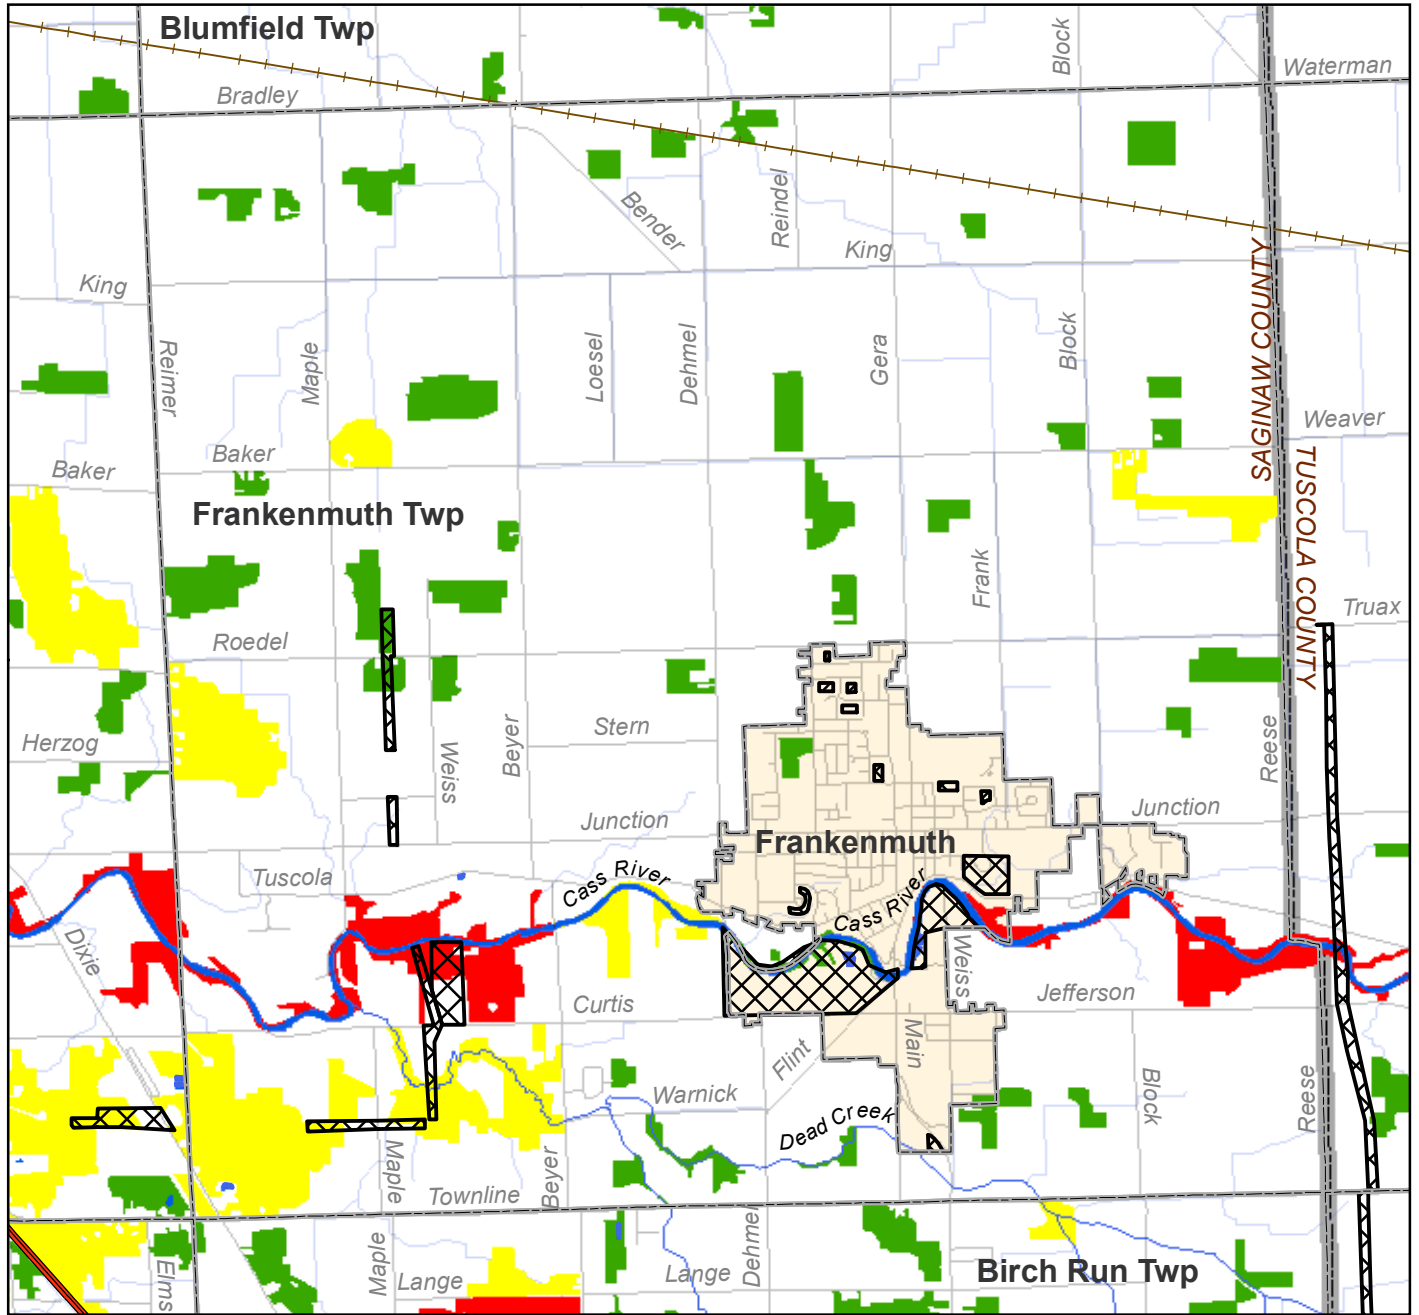

Natural Lands Inventory - Lower Cass River

Bridgeport Township

Legend

Natural Lands Ranking

- Priority 1 - High
- Priority 2 - Medium
- Priority 3 - Low

- Water Features
- Rivers

Existing Conservation & Recreation Lands

- Cities
- Villages
- Townships
- Counties
- Roads
- Railroads

1:65,000

Data derived from the Cass River
Greenway Natural Lands Inventory
for the Lower Cass River - 2011.
www.cassriver.org

Map produced by UM-Flint University Outreach

Natural Lands Inventory - Lower Cass River

Frankenmuth Township

Legend

Natural Lands Ranking

- Priority 1 - High
- Priority 2 - Medium
- Priority 3 - Low

- Water Features
- Rivers

Existing Conservation & Recreation Lands

Natural Lands Inventory - Lower Cass River

Indian Fields Township

Legend

Natural Lands Ranking

■ Priority 1 - High

■ Priority 2 - Medium

■ Priority 3 - Low

— Water Features