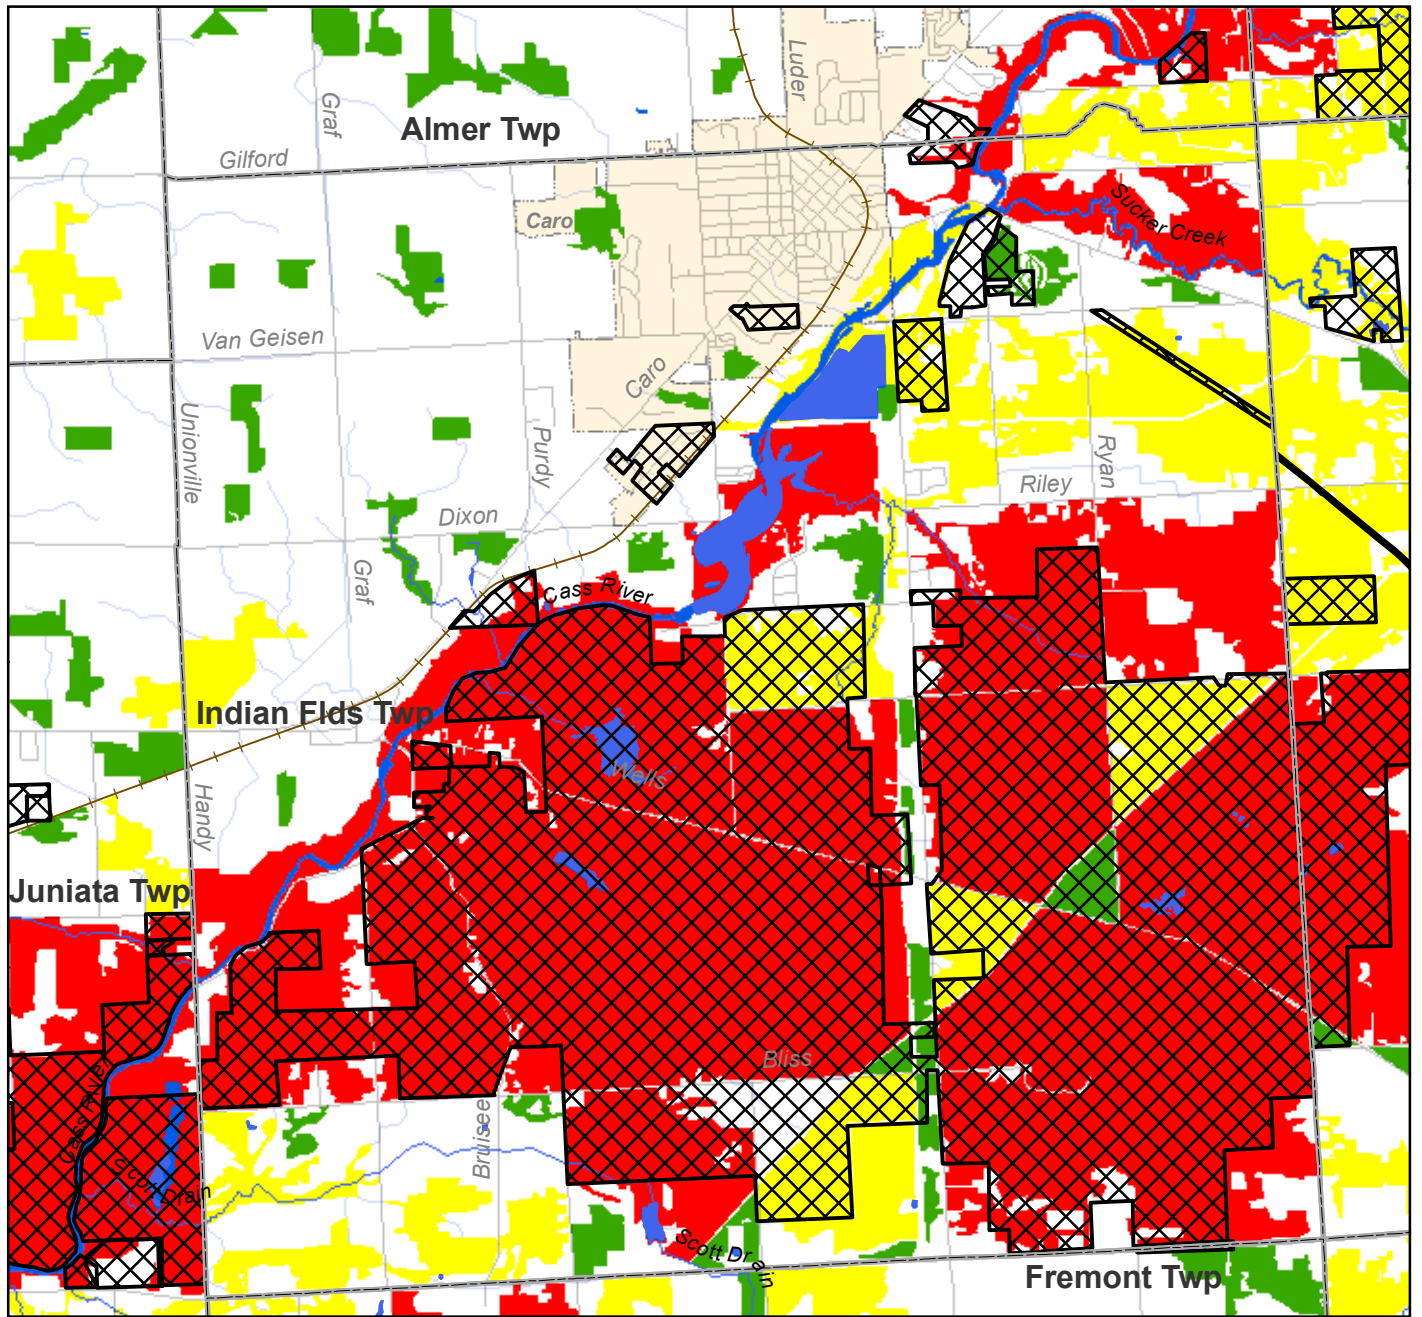

- Cities
- Villages
- Townships
- Counties
- Roads
- Railroads

1:65,000

Data derived from the Cass River
Greenway Natural Lands Inventory
for the Lower Cass River - 2011.
www.cassriver.org

Map produced by UM-Flint University Outreach

Natural Lands Inventory - Lower Cass River

Indian Fields Township

Legend

Natural Lands Ranking

■ Priority 1 - High

■ Priority 2 - Medium

■ Priority 3 - Low

— Water Features