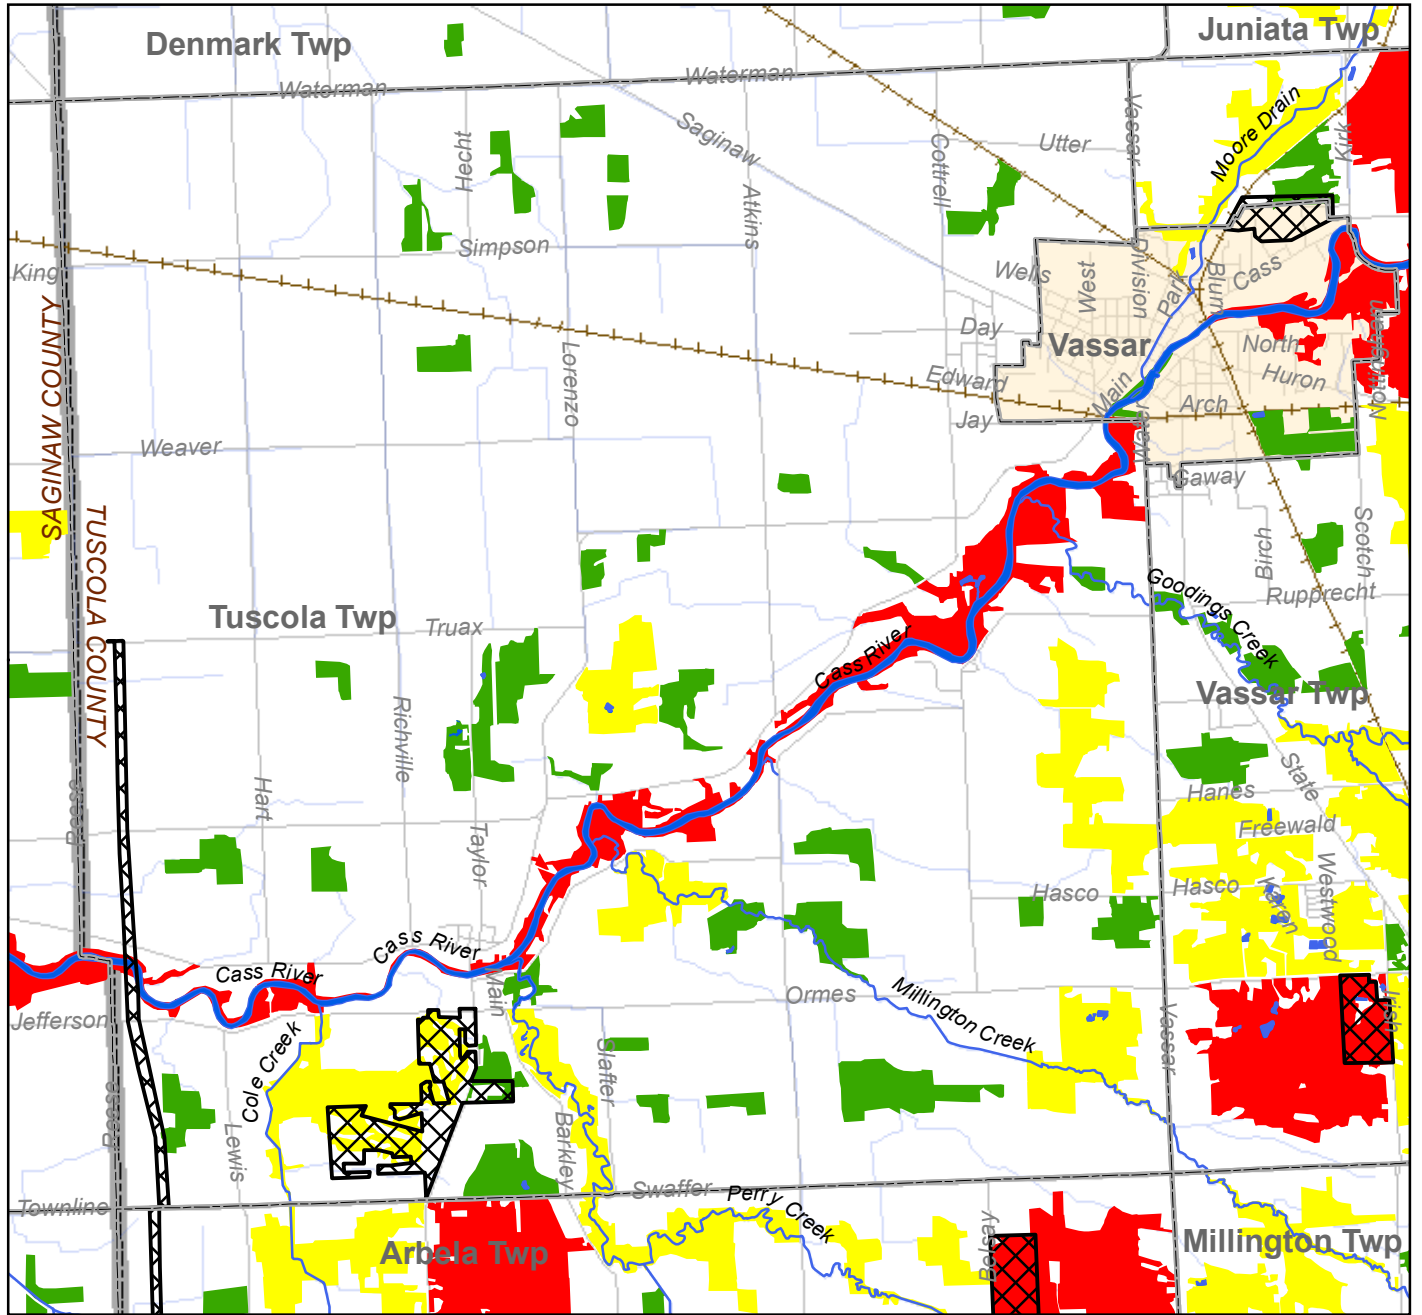

Map produced by UM-Flint University Outreach

Natural Lands Inventory - Lower Cass River

Juniata Township

Legend

Natural Lands Ranking

- Priority 1 - High
- Priority 2 - Medium
- Priority 3 - Low

- Water Features
- Rivers

Map produced by UM-Flint University Outreach

Natural Lands Inventory - Lower Cass River

Tuscola Township

Legend

Natural Lands Ranking

- Priority 1 - High
- Priority 2 - Medium
- Priority 3 - Low

- Water Features
- Rivers